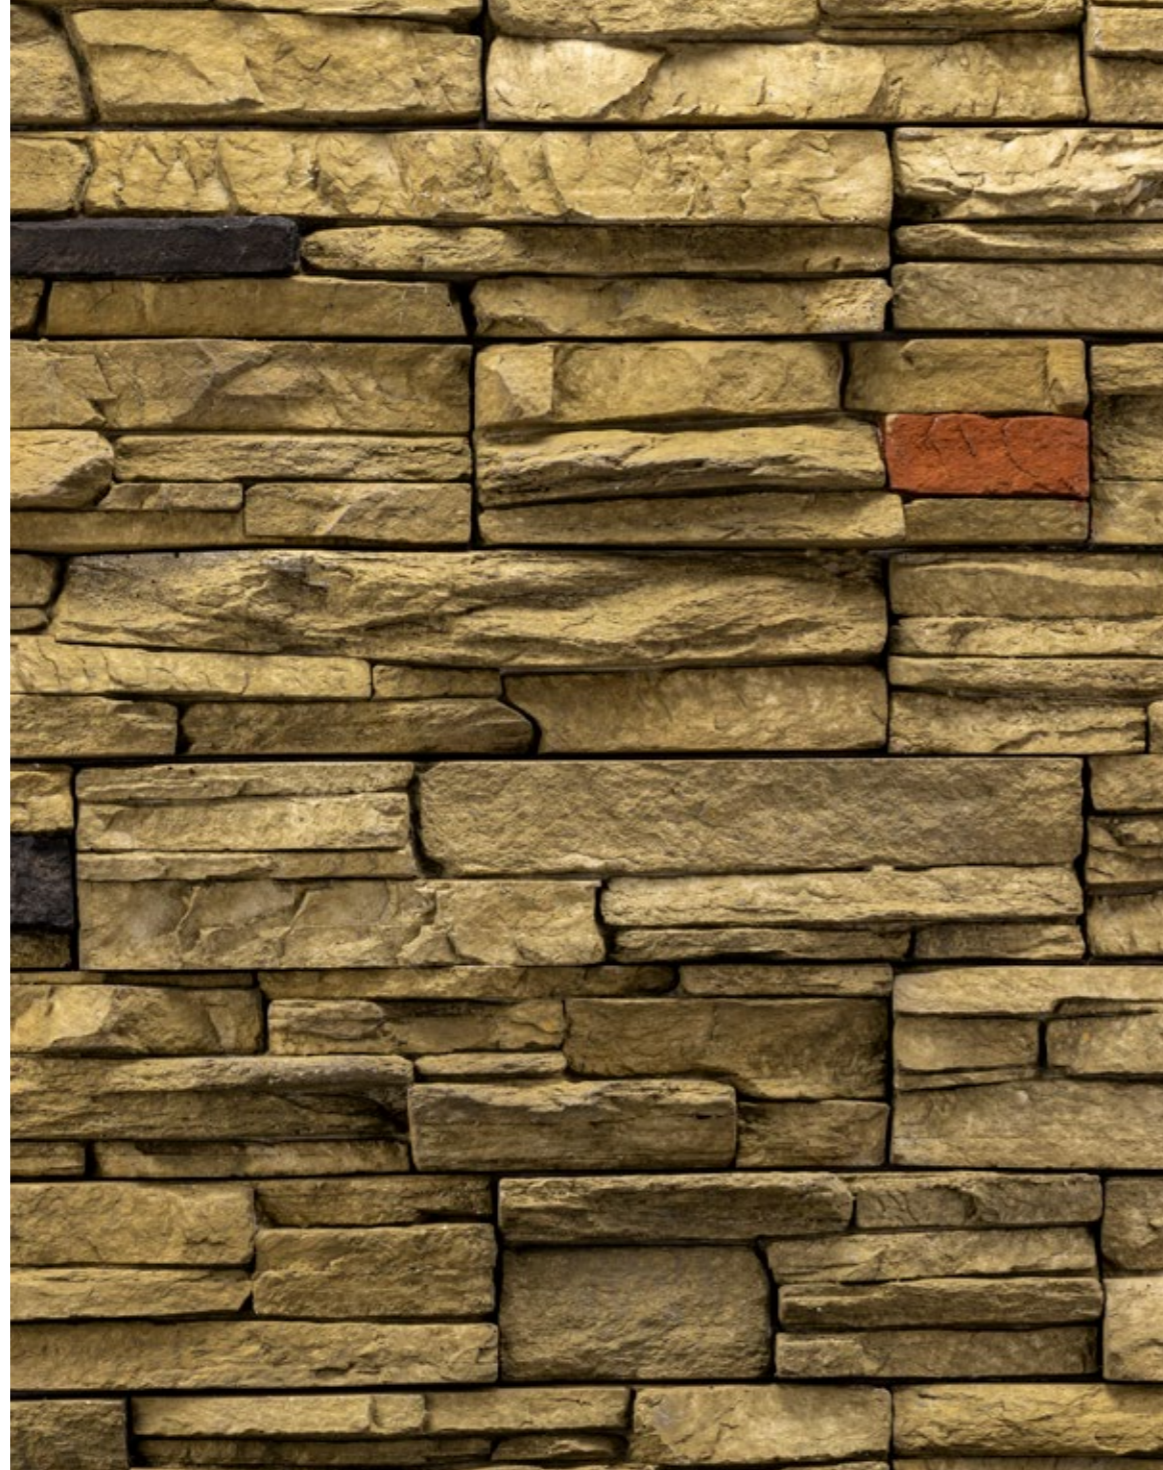

Renkler/Colors

3 Adet/Piece

Boyutlar/Measures

495x100x30 mm

295x100x30 mm

200x100x30 mm

Ağırlık/Weight

35 Kg