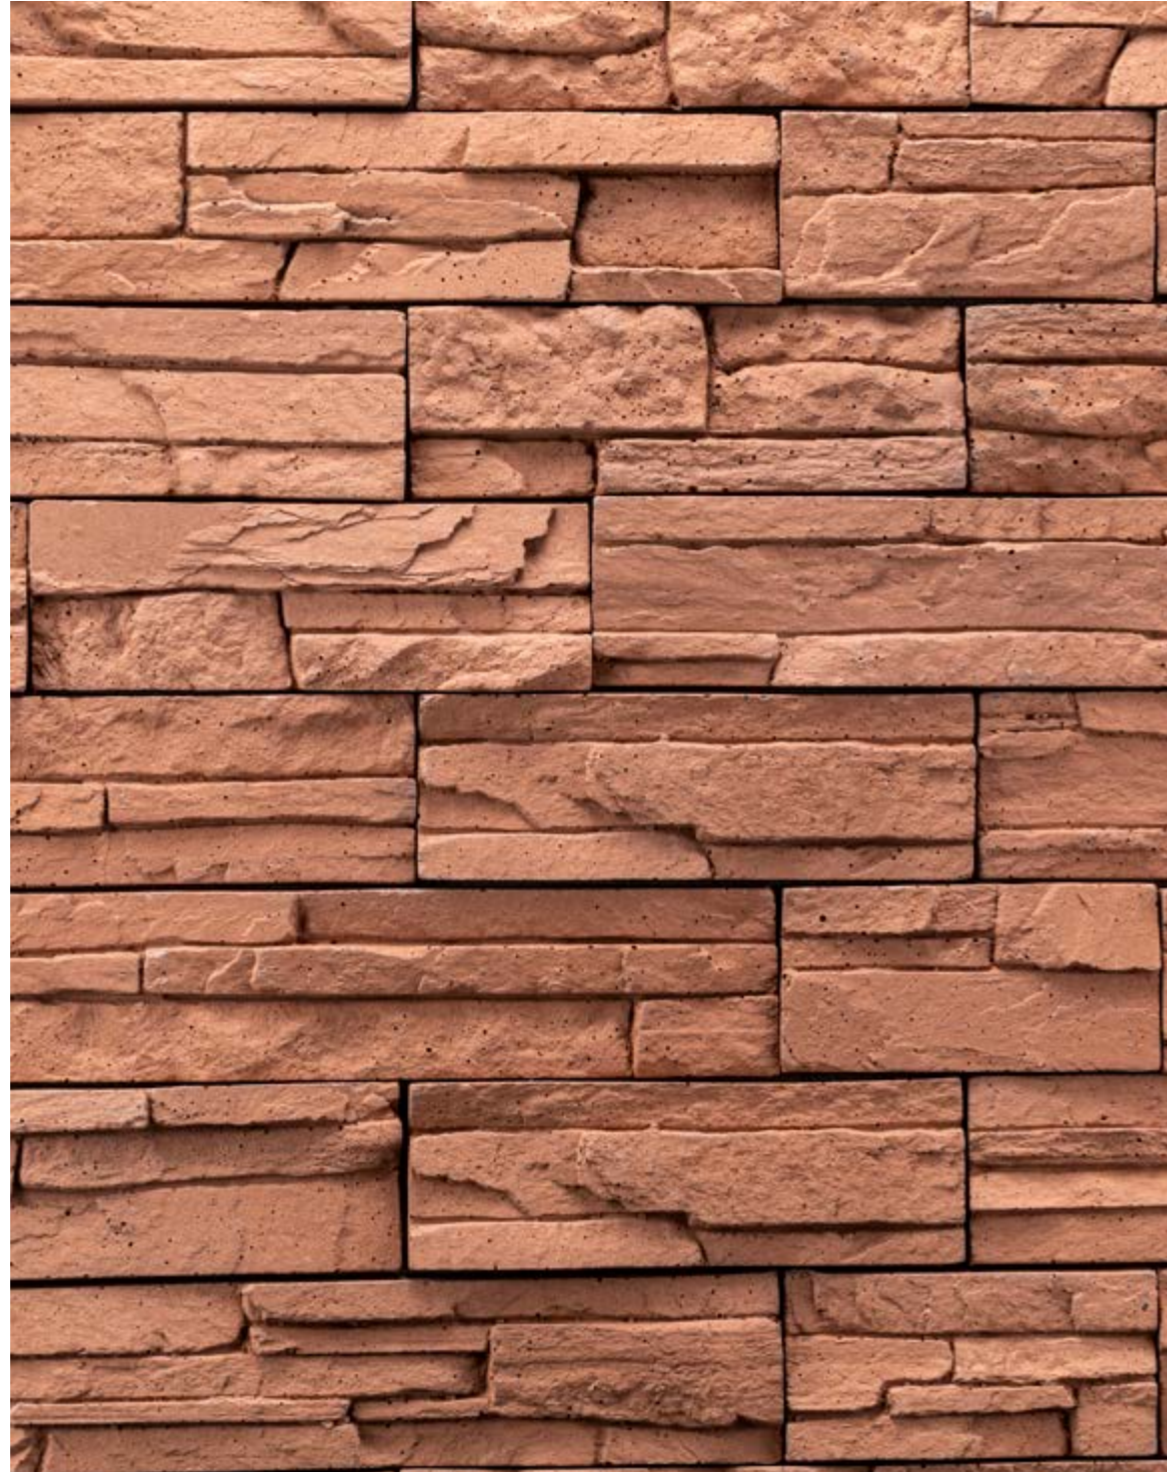

Amber

Topkapi Ecrú

Toska

Bold Expression of Elegance: The Toska Zarif Culture Stone Collection

Offering a bold and artistic expression, this collection makes a difference with its unique character. The stories hidden in each of the stones gain meaning on the walls of the spaces and add a mystical atmosphere to the living areas.