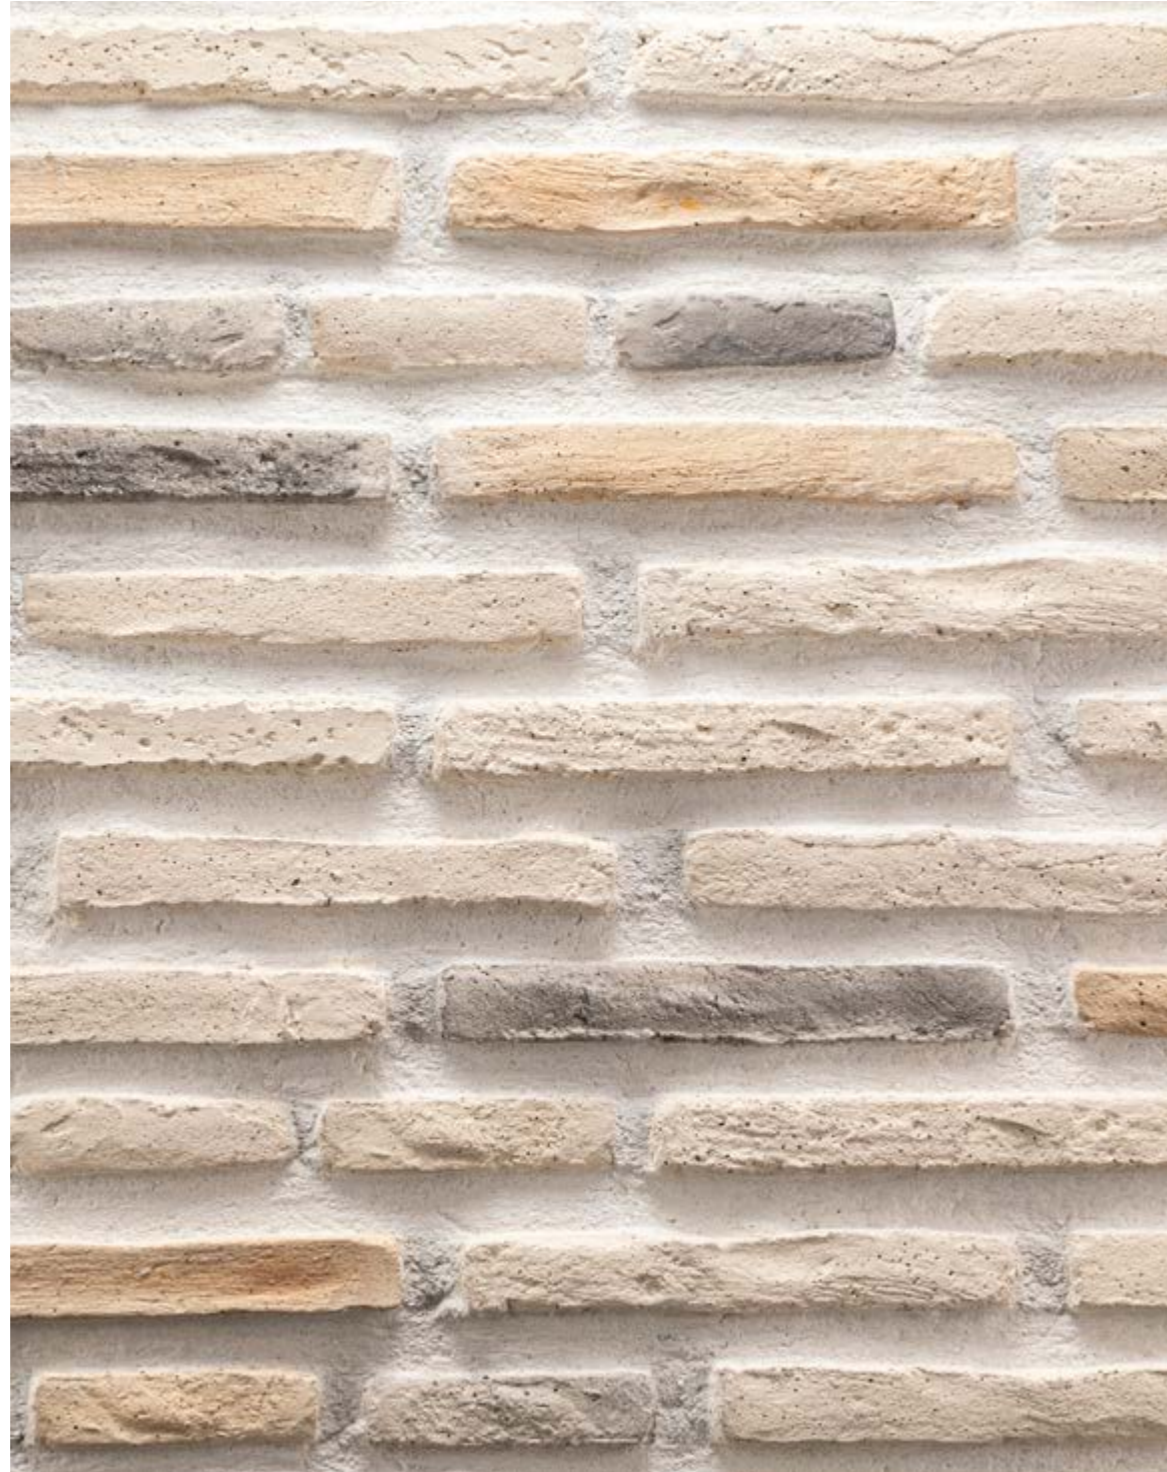

Stylish Spaces: Bello Culture Brick Collection

Offering an artistic expression with its sophisticated texture and unique design, this collection is a projection of refined tastes. It is the indispensable choice of places looking for style.

Colors
3 Piece

Measures
280X40X15 mm
190X40X15 mm
140X40X15 mm

Joint Gap
20 mm

Weight
17 Kg

Antiquing Cream