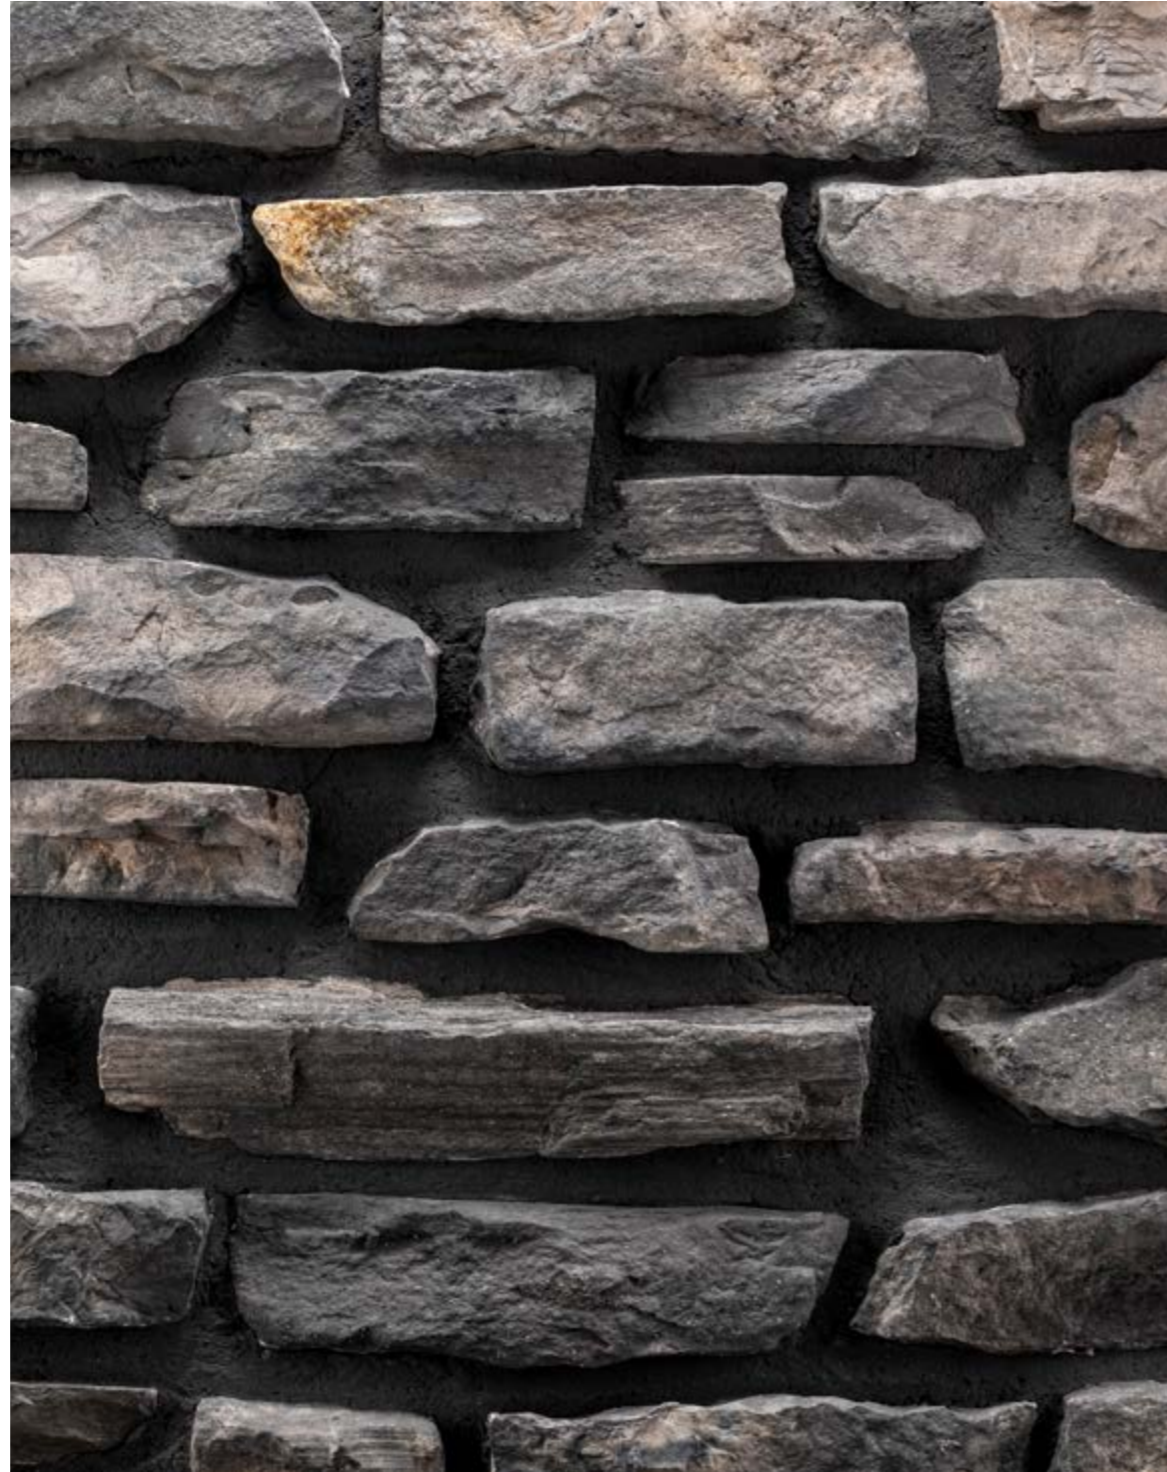

The Show of Beauty: Terra Cultured Stone Collection

Get ready for a textural experience beyond design. Brave, different, and remarkable... It waits to turn every day into a show of beauty.

Colors
5 Piece

Measures
25-1100 mm

Joint Gap
25 mm

Weight
44 Kg