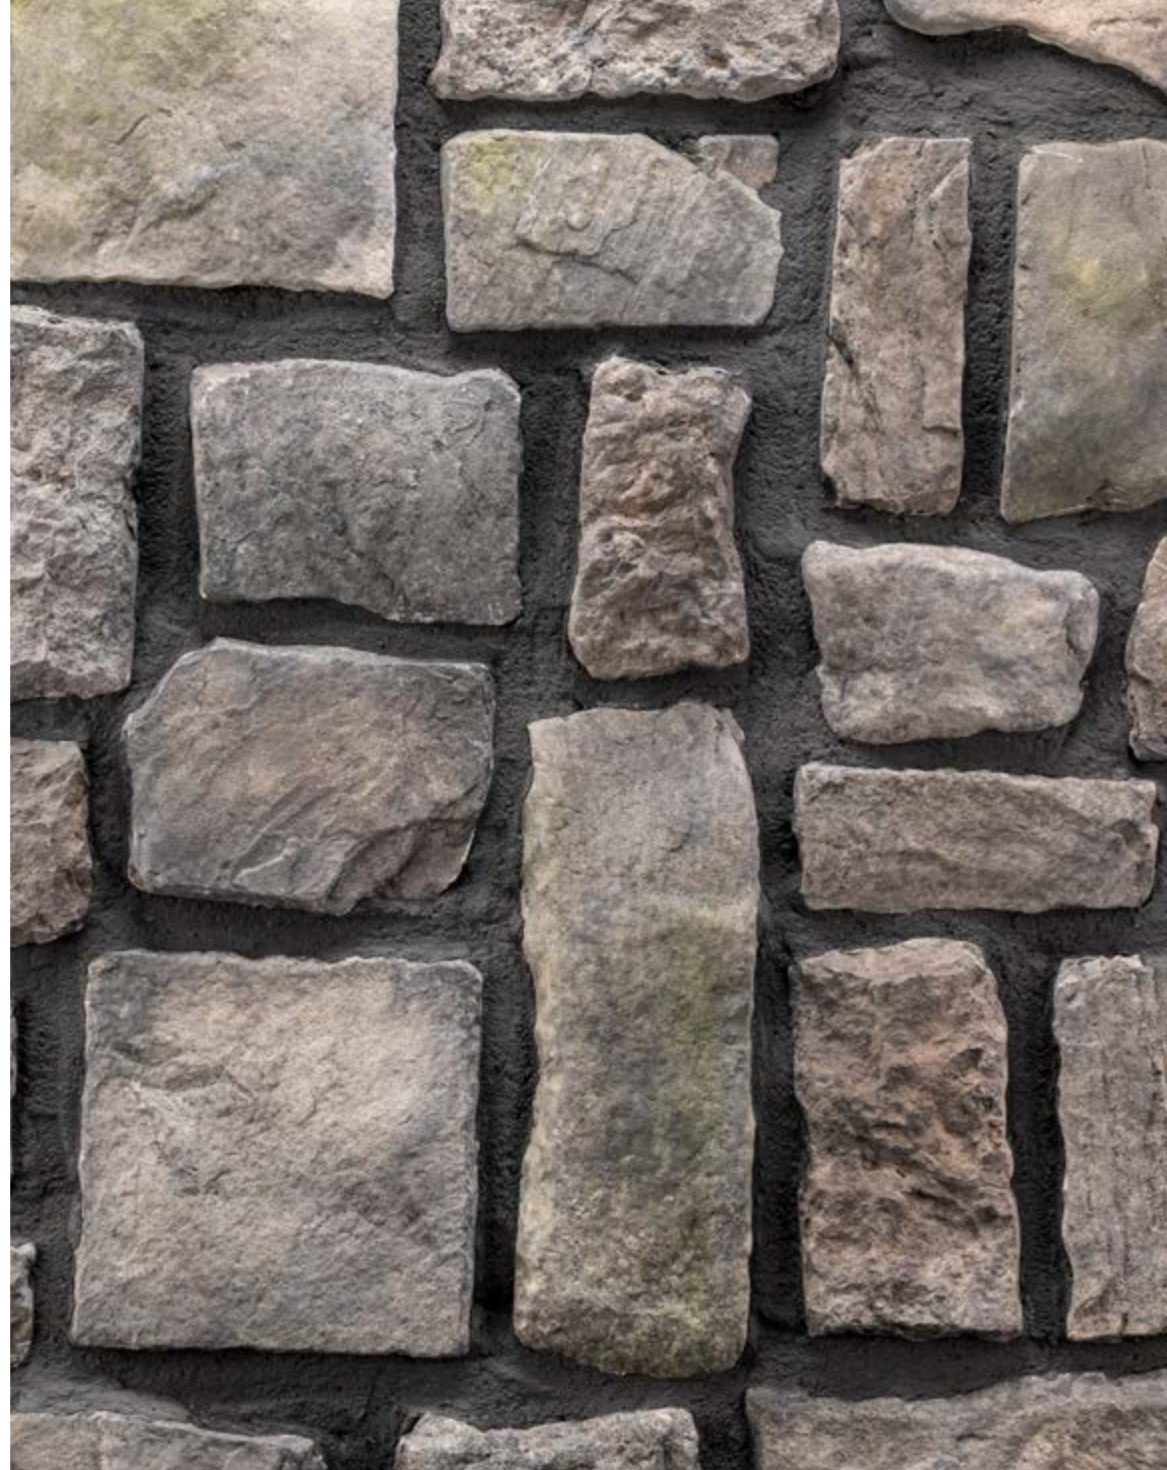

The Name of Elegance: Çırağan Culture Stone Collection

Çırağan Culture Stone Collection, which we designed with inspiration from nature, adds a sophisticated aesthetic to your living spaces. It is waiting to add elegance to your living spaces with subtle touches and elegance.

Colors
7 Piece

Measures
155-575 mm

Joint Gap
20 mm

Weight
31 Kg